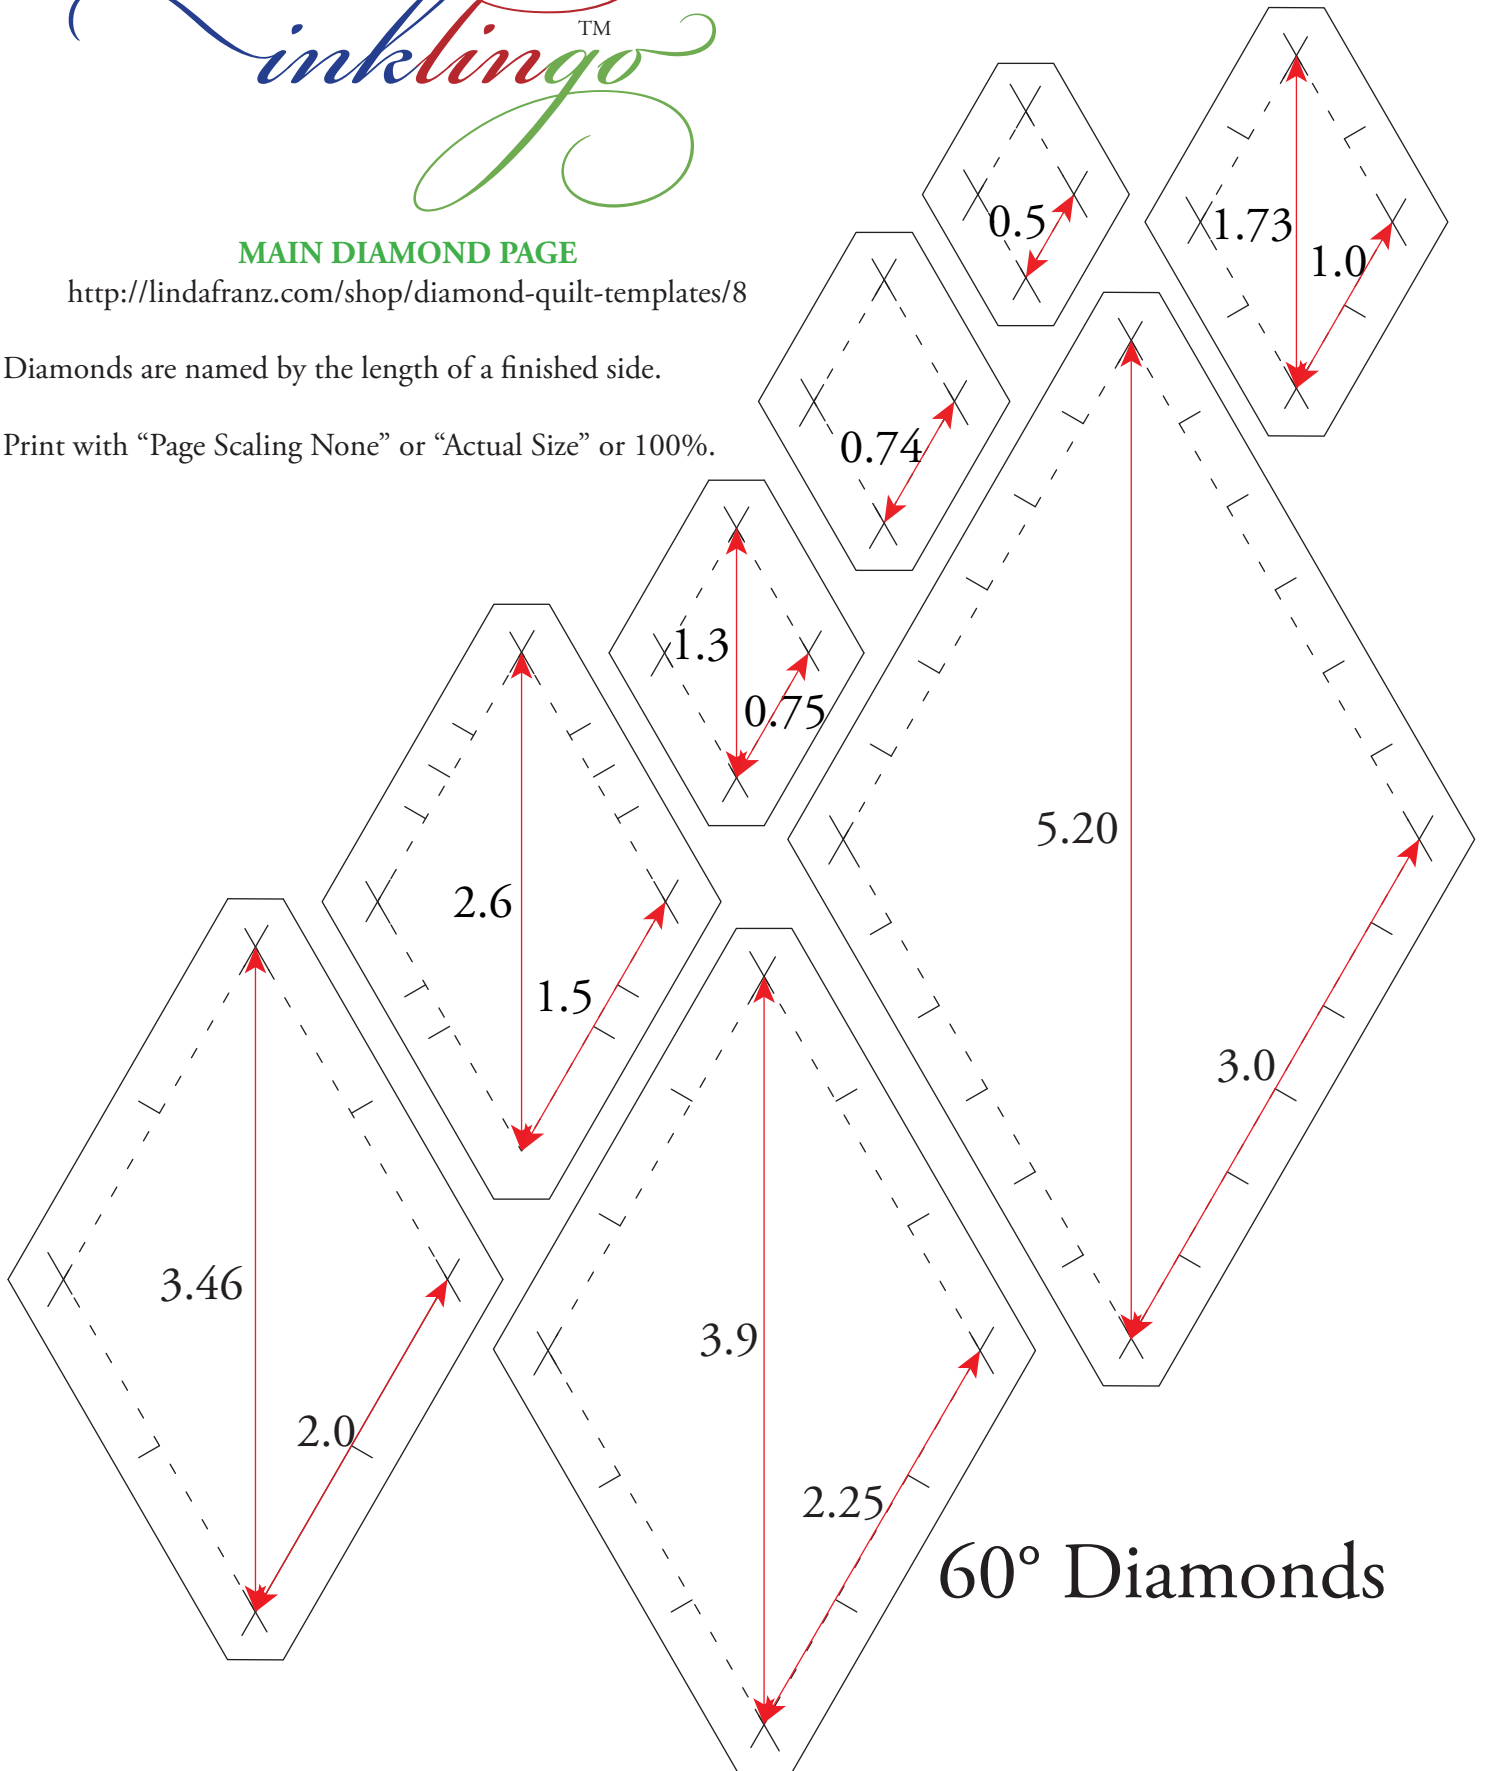

MAIN DIAMOND PAGE

<http://lindafranz.com/shop/diamond-quilt-templates/8>

Diamonds are named by the length of a finished side.

Print with "Page Scaling None" or "Actual Size" or 100%.

60° Diamonds