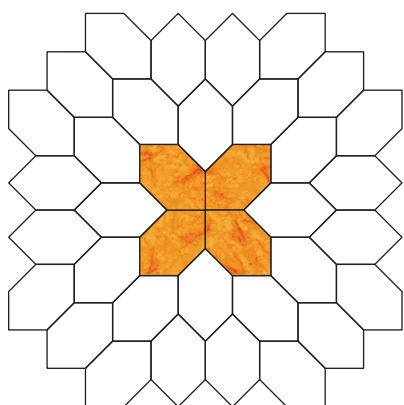

COMPARISON OF 1.0 AND 1.5 INCH
90-DEGREE HEXAGONS

4 HEXAGONS

Original Lucy Boston
1.0 inch Hexagons 3.41 inch
Larger Version
1.5 inch Hexagons 5.12 inch

8 HEXAGONS

Original Lucy Boston
1.0 inch Hexagons 4.83 inch
Larger Version
1.5 inch Hexagons 7.24 inch

16 HEXAGONS

Original Lucy Boston
1.0 inch Hexagons 6.83 inch
Larger Version
1.5 inch Hexagons 10.24 inch

24 HEXAGONS

Original Lucy Boston
1.0 inch Hexagons 8.24 inch
Larger Version
1.5 inch Hexagons 12.36 inch

36 HEXAGONS

Original Lucy Boston
1.0 inch Hexagons 10.24 inch
Larger Version
1.5 inch Hexagons 15.36 inch

48 HEXAGONS

Original Lucy Boston
1.0 inch Hexagons 11.66 inch
Larger Version
1.5 inch Hexagons 17.49 inch