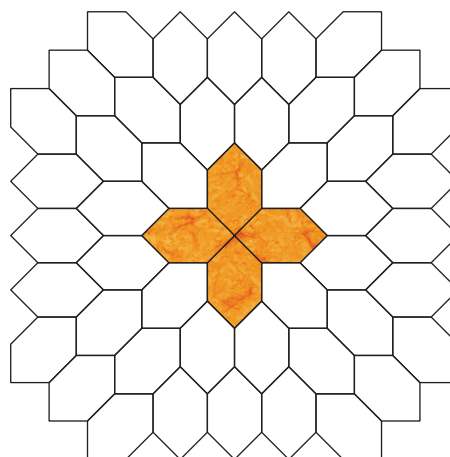

COMPARISON OF 1.0 AND 1.5 INCH
90-DEGREE HEXAGONS

4 HEXAGONS

Original Lucy Boston
1.0 inch Hexagons 3.41 inch
Larger Version
1.5 inch Hexagons 5.12 inch

8 HEXAGONS

Original Lucy Boston
1.0 inch Hexagons 4.83 inch
Larger Version
1.5 inch Hexagons 7.24 inch

16 HEXAGONS

Original Lucy Boston
1.0 inch Hexagons 6.83 inch
Larger Version
1.5 inch Hexagons 10.24 inch

24 HEXAGONS

Original Lucy Boston
1.0 inch Hexagons 8.24 inch
Larger Version
1.5 inch Hexagons 12.36 inch

36 HEXAGONS

Original Lucy Boston
1.0 inch Hexagons 10.24 inch
Larger Version
1.5 inch Hexagons 15.36 inch

48 HEXAGONS

Original Lucy Boston
1.0 inch Hexagons 11.66 inch
Larger Version
1.5 inch Hexagons 17.49 inch